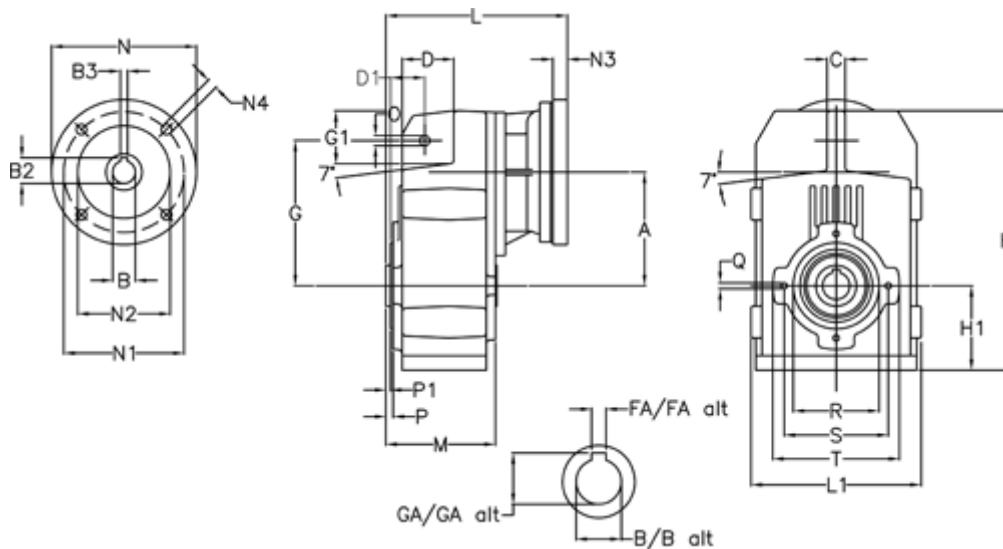

Article number: 29560310193230
 Description: Shaft mounted gear
 A313H35-101,9-P80B5

Measures

A = 150.50	FA = 10	M = 125.0	Q = M10x17
B = 35	G = 170	N = 200	R = 110
B1 = 19	G1 = 84.0	N1 = 165	S = 130
B2 = 21.8	GA = 38.3	N2 = 130	T = 150
B3 = 6	H = 326.0	N4 = M10x20	
C = 20	H1 = 102.0	O = 13	
D = 68.0	L = 245.0	P = 6.5	
D1 = 54.0	L1 = 210	P1 = 3.5	